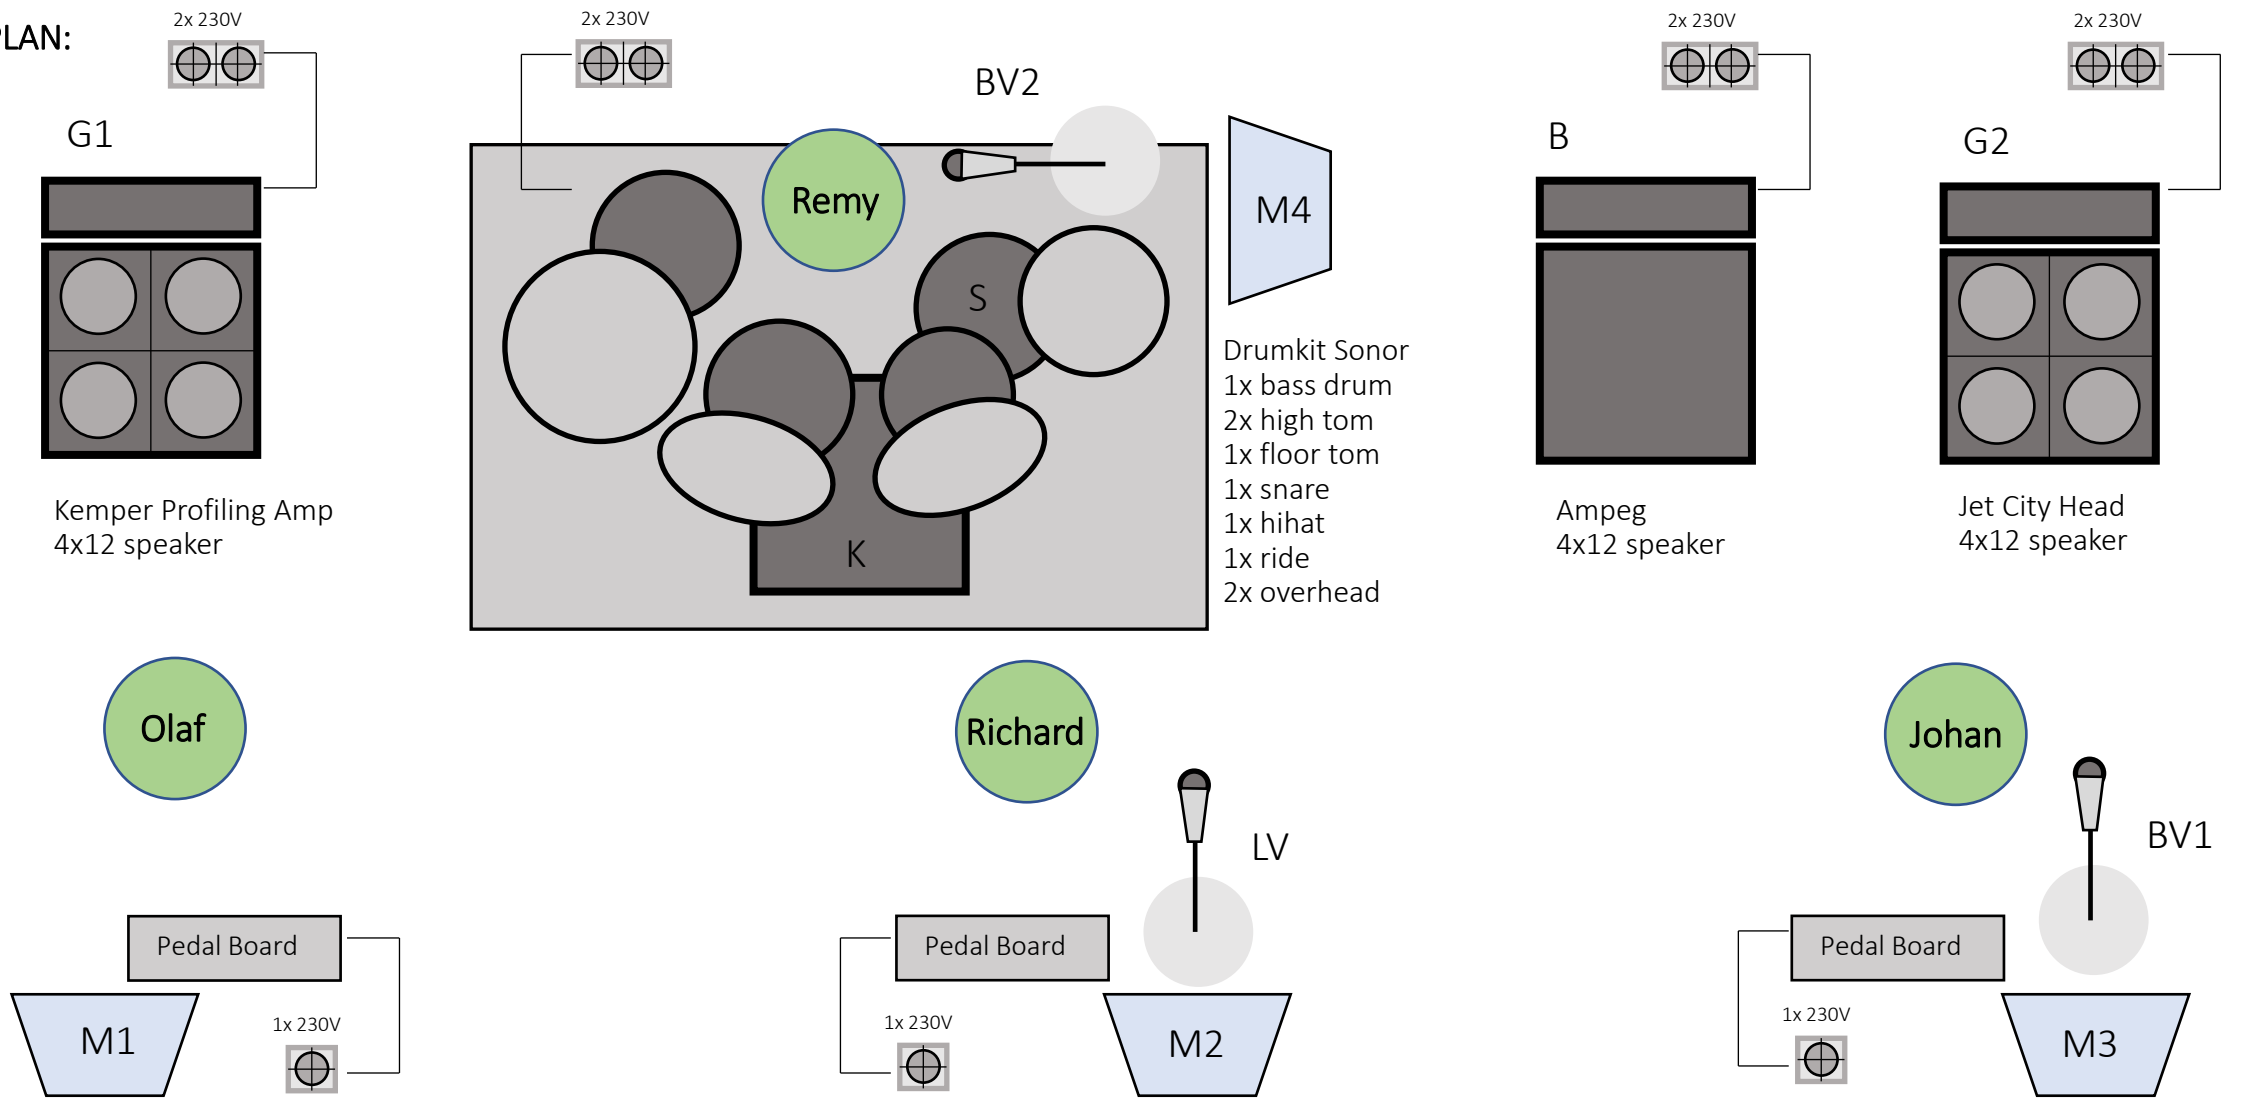

STAGE PLAN:

ROCKET FUEL – STAGEPLAN / TECHNICAL RIDER

LV	Lead Vocals	Shure Beta
BV1	Backing Vocals	Shure SM58
BV2	Backing Vocals	Headset
G1	Lead Guitar	ESP / Gibson
G2	Rythm Guitar	ESP
B	Bass Guitar	Musicman

K	Bass Drum
S	Snare Drum
T1	High Tom
T2	Middle Tom
T3	Low Tom
OH1	Crash + Hi-hat
OH2	Crash + Ride

Monitor Mix:

M1	G1 // G2 / LV / BV1 / BV2
M2	LV / G2 / BV1 / BV2 / G1
M3	B / BV1 / BV2 / LV / G2 / G1
M4	BV2 / LV / BV2 / G1 / G2